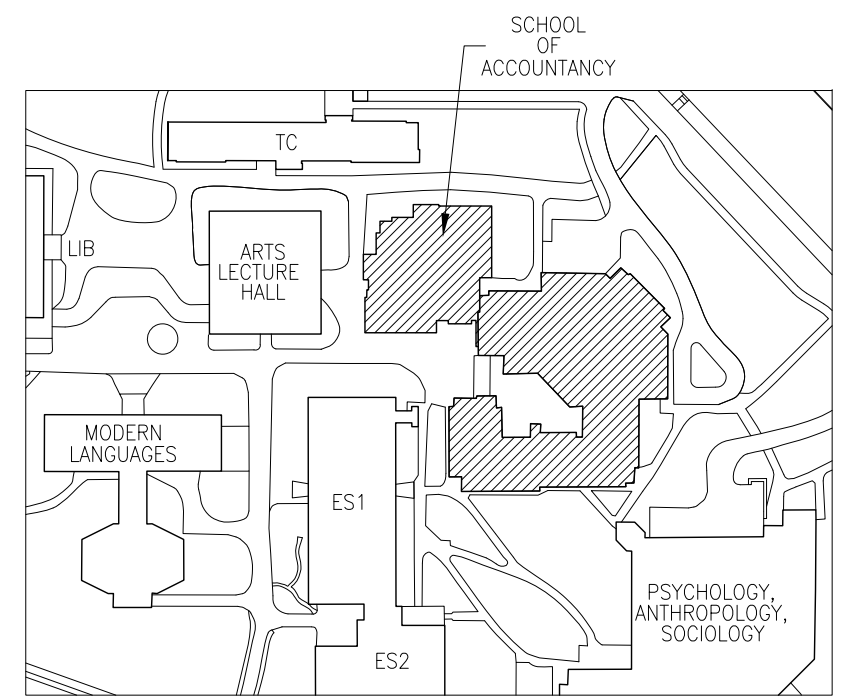

**LEGEND**  
 M - MENS WASHROOM  
 W - WOMENS WASHROOM  
 ELV - ELEVATOR

THIRD FLOOR PLAN  
**HAGEY HALL**  
 BUILDING No. 24  
 UNIVERSITY OF WATERLOO  
 UPDATED - JAN 2010